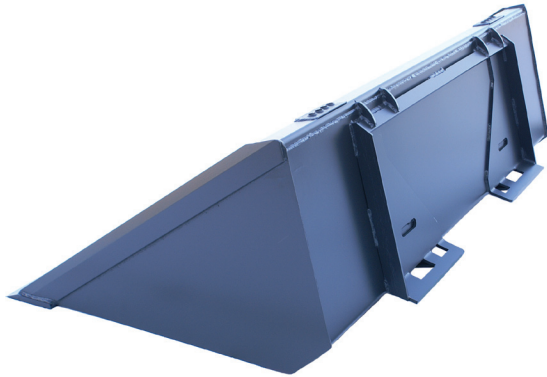

CJJ, Inc.
AttachmentsCJJ.Com
Skid-Steer Dirt Bucket

Form QF002
 Version 14

Optional bolt-on cutting blade.

Dirt Bucket Specifications						
Part #	9000110	9000111	9000112	9000113	9000114	9000115
Description	D60 INCH DIRT	D66 INCH DIRT	D72 INCH DIRT	D78 INCH DIRT	D84 INCH DIRT	D96 INCH DIRT-HEAVY DUTY
Overall Width	60"	66"	72"	78"	84"	96"
Inside Width	58"	64"	70"	76"	82"	94"
Inside Depth	36"	36"	36"	36"	36"	36"
Overall Depth	39.5"	39.5"	39.5"	39.5"	39.5"	39.5"
Overall Height	22"	22"	22"	22"	22"	22"
Bucket Edge	.5" X 6" Cutting Edge - C1055					
Optional Bolt-On Edge	.75" X 6" - 1080 DBF (Double Bevel Flange)					
Made in USA	Specifications are subject to change without notice.					