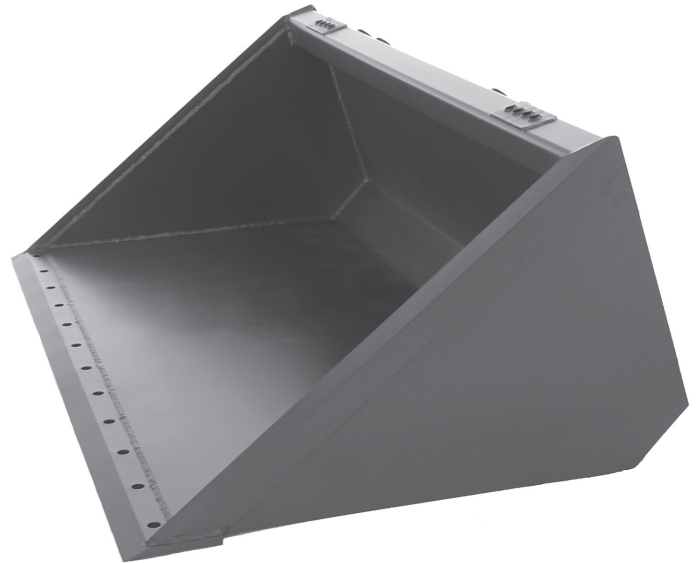

CJJ, Inc.
AttachmentsCJJ.Com
Skid-Steer Dirt Bucket

Form QF002
 Version 14

Optional bolt-on cutting blade.

Dirt Bucket Specifications						
Part #	9000110	9000111	9000112	9000113	9000114	9000115
Description	D60 INCH DIRT	D66 INCH DIRT	D72 INCH DIRT	D78 INCH DIRT	D84 INCH DIRT	D96 INCH DIRT-HEAVY DUTY
Overall Width	60"	66"	72"	78"	84"	96"
Inside Width	58"	64"	70"	76"	82"	94"
Inside Depth	36"	36"	36"	36"	36"	36"
Overall Depth	39.5"	39.5"	39.5"	39.5"	39.5"	39.5"
Overall Height	22"	22"	22"	22"	22"	22"
Bucket Edge	.5" X 6" Cutting Edge - C1055					
Optional Bolt-On Edge	.75" X 6" - 1080 DBF (Double Bevel Flange)					
Made in USA	Specifications are subject to change without notice.					