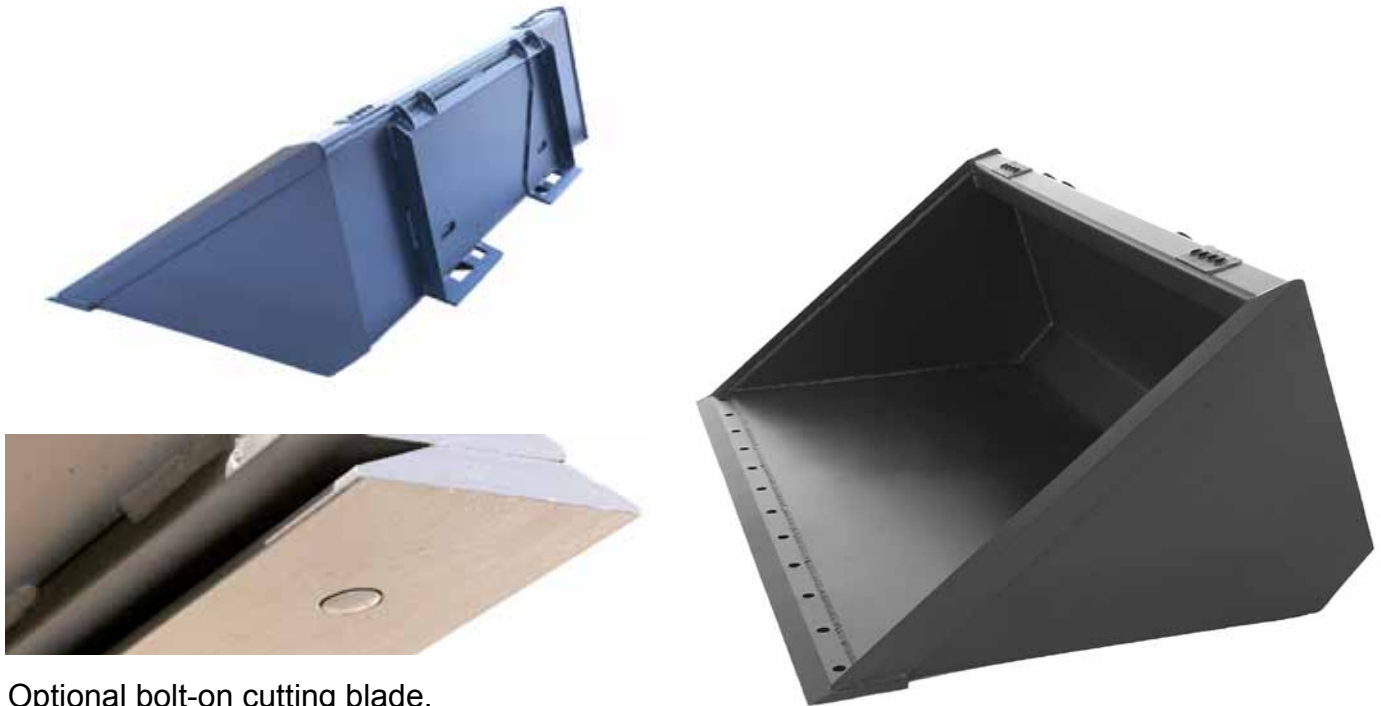

CJJ, Inc.
AttachmentsCJJ.Com
Skid-Steer Dirt Bucket

Form QF002
 Version 14

Optional bolt-on cutting blade.

Dirt Bucket Specifications						
Part #	9000110	9000111	9000112	9000113	9000114	9000115
Description	D60 INCH DIRT	D66 INCH DIRT	D72 INCH DIRT	D78 INCH DIRT	D84 INCH DIRT	D96 INCH DIRT-HEAVY DUTY
Overall Width	60"	66"	72"	78"	84"	96"
Inside Width	58"	64"	70"	76"	82"	94"
Inside Depth	36"	36"	36"	36"	36"	36"
Overall Depth	39.5"	39.5"	39.5"	39.5"	39.5"	39.5"
Overall Height	22"	22"	22"	22"	22"	22"
Bucket Edge	.5" X 6" Cutting Edge - C1055					
Optional Bolt-On Edge	.75" X 6" - 1080 DBF (Double Bevel Flange)					
Made in USA	Specifications are subject to change without notice.					