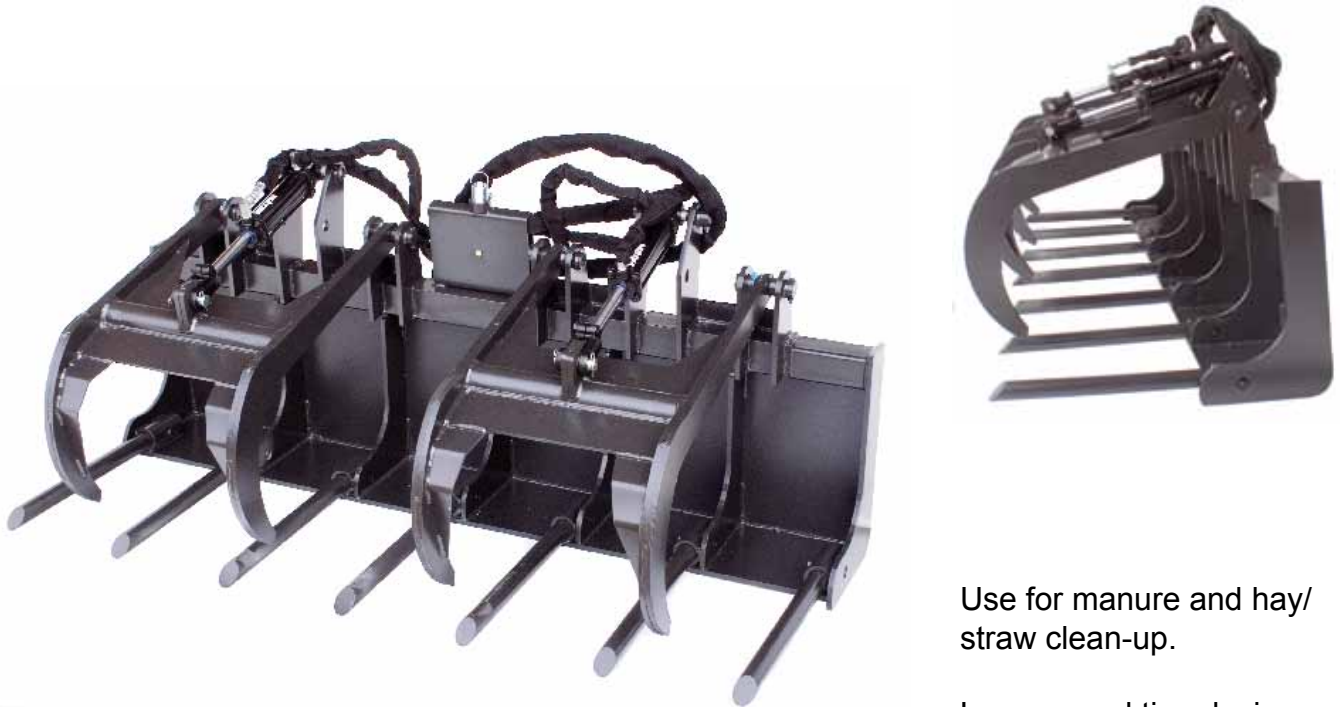

CJJ, Inc.
AttachmentsCJJ.Com

Form QF020
 Version 3

Manure Fork Heavy Duty

Use for manure and hay/
 straw clean-up.

Large round tine design.

Manure Fork Heavy Duty Specifications			
Part #			8991004
Description			HD MANURE GRAPPLE
Overall Width			74"
Inside Depth			32"
Overall Depth			34"
Overall Height			36.5"
Usable Tine Length			26.75"
Number of Tines			7
Grapple			Yes
Replaceable Tines			Yes
Approximate Weight			1,015 lbs.
Made in USA		Specifications are subject to change without notice.	