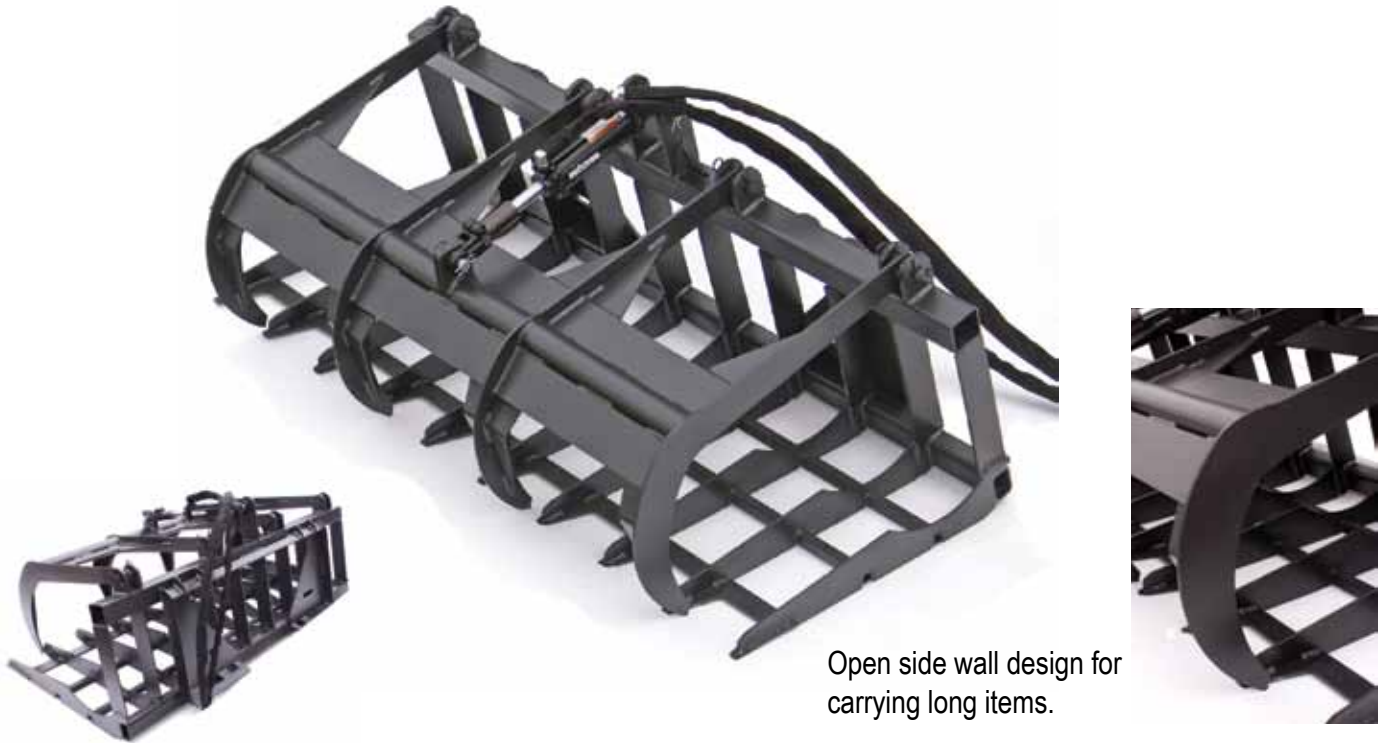

CJJ, Inc.
AttachmentsCJJ.Com

Form QF0021
 Version 3

Brush Bucket Low Weight

Open side wall design for carrying long items.

Brush Bucket Low Weight Specifications				
part #	9010041			
Model Number	B68INCH LT BRUSH BUCKET W/GRA			
Overall Height	32"			
Width	68"			
Inside Depth	28"			
Approximate Weight Pounds	420			
Tine Spacing	6"			
Tines & Top Cross Bar	A36 Steel			
Open Tine To Tine Height	50"			
Made in the U.S.A.	Specifications are subject to change without notice.			