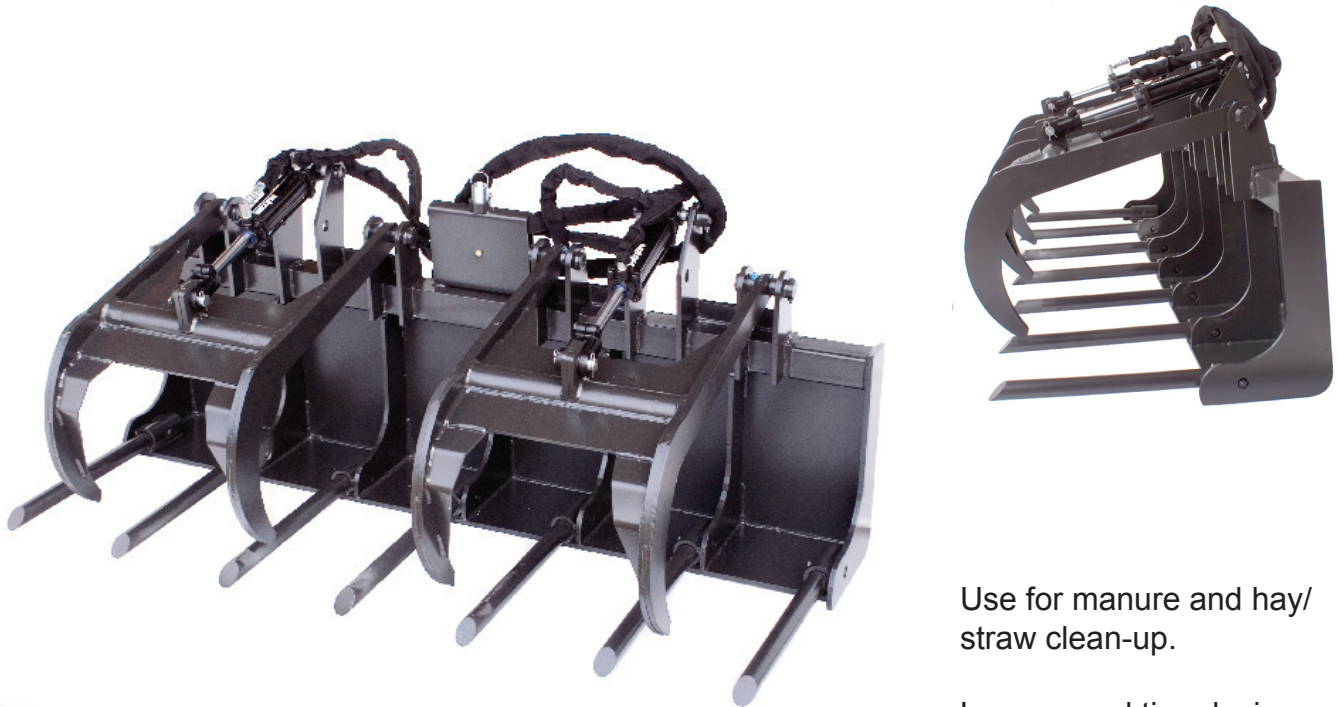

CJJ, Inc.
AttachmentsCJJ.Com

Form QF020
 Version 3

Manure Fork Heavy Duty

Use for manure and hay/
 straw clean-up.

Large round tine design.

Manure Fork Heavy Duty Specifications			
Part #			8991004
Description			HD MANURE GRAPPLE
Overall Width			74"
Inside Depth			32"
Overall Depth			34"
Overall Height			36.5"
Usable Tine Length			26.75"
Number of Tines			7
Grapple			Yes
Replaceable Tines			Yes
Approximate Weight			1,015 lbs.
Made in USA		Specifications are subject to change without notice.	